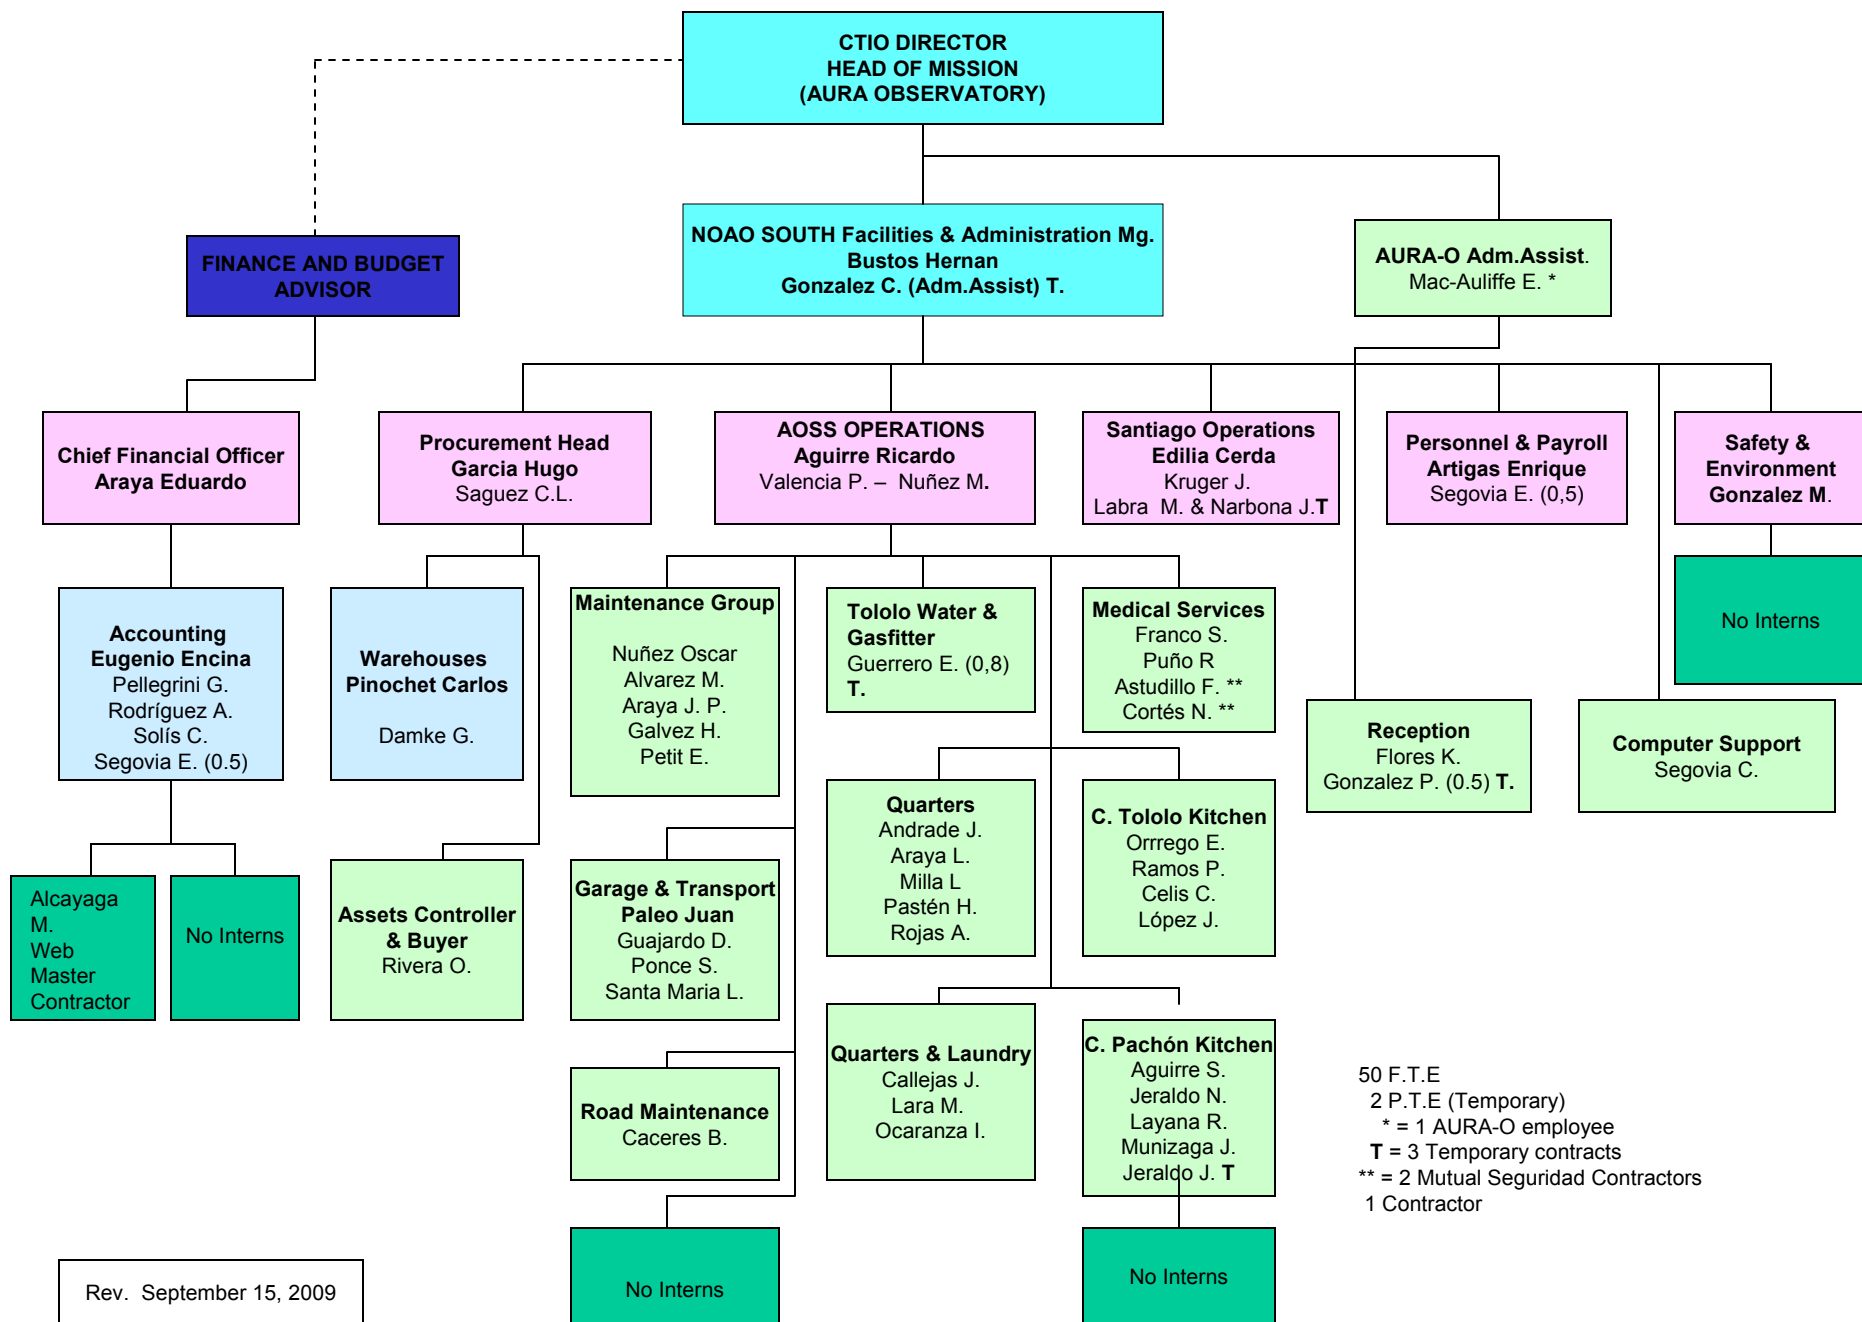

# AURA OBSERVATORY IN CHILE ORGANIZATIONAL CHART

50 F.T.E  
 2 P.T.E (Temporary)  
 \* = 1 AURA-O employee  
 T = 3 Temporary contracts  
 \*\* = 2 Mutual Seguridad Contractors  
 1 Contractor

Rev. September 15, 2009